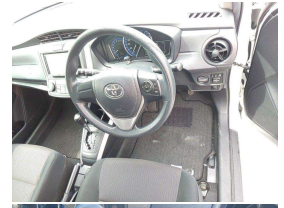

2016 Toyota Corolla Fielder Hybrid Facelift 8SRS

VEHICLE INFORMATION

Cash Price

Includes GST

\$14,250

+ on-road-costs of \$350

Finance this vehicle from only

\$85.62