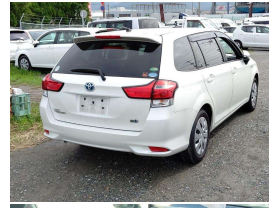

2016 Toyota Corolla Fielder Hybrid Facelift 8SRS

VEHICLE INFORMATION

Cash Price

Includes GST

\$14,250

+ on-road-costs of \$350

Finance this vehicle from only

\$85.62

Engine

1500 cc

Fuel Type

Hybrid

Transmission

AT

Wheels

-