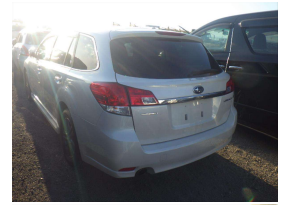

2013 Subaru Legacy 2.5i B-Sport Wagon

VEHICLE INFORMATION

Cash Price

Includes GST

\$11,450

+ on-road-costs of \$350

Finance this vehicle from only

\$69.74

Engine

2500 cc

Fuel Type

Petrol

Transmission

AT, 4WD

Wheels

-